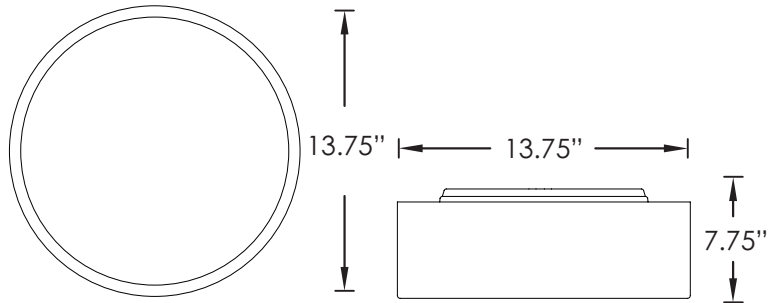

105 SERIES

LED

10512 | FLUSH MOUNT

10512-PEN | PENDANT

10512-CBL | CABLE

STANDARD SPECIFICATIONS

Housing	Durable Steel Pan
Trim	Brushed Nickel Finished Steel
Lens	Decorative Frosted Translucent Acrylic
Certification	Damp Location
Mounting	Ceiling Mount Only

REPLACEMENT PARTS

LENS-1051 | White Frosted Translucent Acrylic

PRODUCT FAMILY	LENS TYPE	FINISH	MODEL	FEATURES & OPTIONS*
105	1	2		
	1 - White Frosted Translucent Acrylic	2 - Brushed Nickel 	14LED-120	120V, 50/60Hz Electronic, 0-10 Dimmable 1.4 Watts, 1350 Lumens, >80CRI Options: 30K, 40K, CBL, PEN
			23LED-120	120V, 50/60Hz Electronic, 0-10 Dimmable 23 Watts, 1850 Lumens, >80CRI Options: 30K, 40K, CBL, PEN
			2X9LEDA19	120V, 60Hz Electronic, Non-Dimmable 19 Watts, 1600 Lumens, E26 Base Options: 30K, 40K, 50K, 65K, CBL, PEN
			INC	2x40 Watt Max Incandescent 2x9 Watt Max LED Options: CBL, PEN