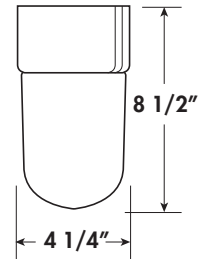

FEATURES

- Anti-Chip & Corrosion Resistant Housing
- UV Resistant Black or White Finish for Outdoor Installation
- White or Clear Prismatic Threaded Polycarbonate Jar
- UL Listed for Damp Location (Indoor or Outdoor)
- E26 Medium Socket (60W Max)
- Buy American Act Compliant
- 3 Year Warranty