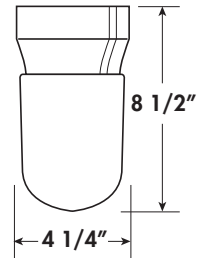

FEATURES

- Anti-Chip & Corrosion Resistant Housing
- UV Resistant Black or White Finish for Outdoor Installation
- White or Clear Prismatic Threaded Polycarbonate Jar
- UL Listed for Damp Location (Indoor or Outdoor)
- E26 Medium Socket (60W Max)
- Buy American Act Compliant
- 3 Year Warranty