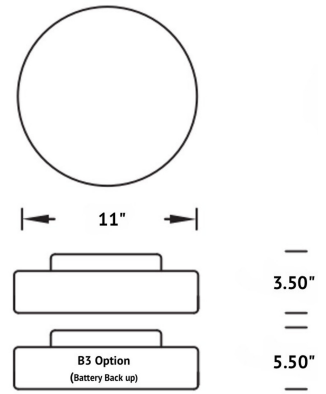

WATTAGE/LUMENS

2xE26 - (2 x 40W Max Medium Base)(2 x 9W LED E26 Base 1600lm)
13/14/23 Watt - Integrated LED 120V 80CRI (1280/1500/2130 lm)
12/16/24 Watt - Integrated LED 120V 90CRI (1040/1400/2020 lm)
17 Watt - Integrated LED 120-277V 80CRI (3000K - 1278 lm)

ORDERING GUIDE (Sample: 11111-14LED-120-30K)

Family	Lens Color	BASE COLOR	Wattage	CCT	Options
111	1 - White	1 - White	2E26 - 2x Medium Base		OS - Motion Sensor B3 - Emergency Back up
			E26 - Medium Base	30K - 3000K	
			13LED-120 - 13 Watt	40K - 4000K	
			14LED-120 - 14 Watt		
			23LED-120 - 23 Watt		
			LT800X - 12 Watt		
			LT1200X - 16 Watt		
			LT1800X - 24 Watt		
			L1300W - 17 Watt	30K - 3000K