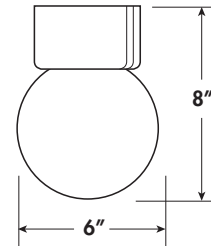

WATTAGE/LUMENS

E26 Medium Base Systems

- E26 Medium Base (60W Max) (Lamp Not Included)

ORDERING GUIDE (Sample: 11215-E26)

Family	Lens Color	BASE COLOR	Wattage	CCT	Options
112	1 - White	5 - Black	E26 - Medium Base		
	9 - Clear Prismatic	1 - White			