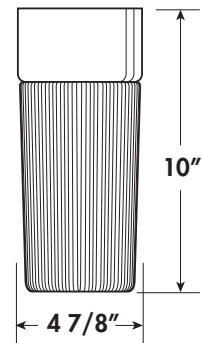

FEATURES

- Anti-Chip & Corrosion Resistant Housing
- UV Resistant Black or White Finish for Outdoor Installation
- White or Clear Prismatic Threaded Polycarbonate Jar
- UL Listed for Damp Location (Indoor or Outdoor)
- E26 Medium Socket (60W Max)
- Buy American Act Compliant
- 3 Year Warranty