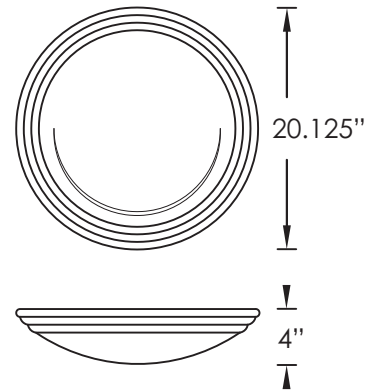

LED

116 SERIES

ULTRA CHROME
WITH FROSTED RIBBED LENS

**STANDARD
SPECIFICATIONS**

Housing	White Enamel Steel Pan
Trim	Acrylonitrile Butadiene Styrene [ABS] (Specify Finish)
Lens	Translucent White Acrylic Halo Effect (Spilled Light Effect)
Certification	Damp Location
Mounting	Ceiling Mount Only
Match	Indoor Sconces 215 Series