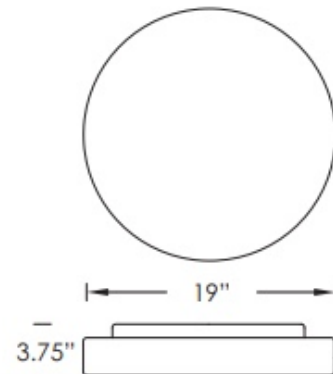

Dimensions

Warranty

- 5 Year

Options

- Occupancy Sensor
- Battery Back Up

ORDERING GUIDE

Family	Lens Color	Finish	Wattage	CCT	Options
119	1 - White	1 - White	3E26 - 3 x Med. Base 4E26 - 4 x Med. Base		OS - Occupancy Sensor B3 - Battery Back Up
			22LED-120 - 22 Watt 32LED-120 - 32 Watt	30K - 3000K 40K - 4000K