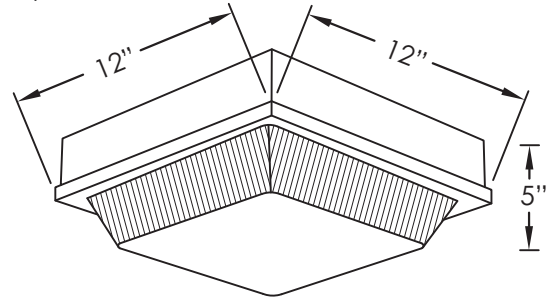

LED

125 SERIES

12597 | ULTRA CHROME

12591 | WHITE

12595 | BLACK †

**STANDARD SPECIFICATIONS**

<b>Housing</b>	Durable Steel Pan with Conduit Option (Specify Finish)
<b>Lens</b>	Clear Prismatic Polycarbonate
<b>Certification</b>	Damp Location
<b>Mounting</b>	Ceiling or Wall Mountable