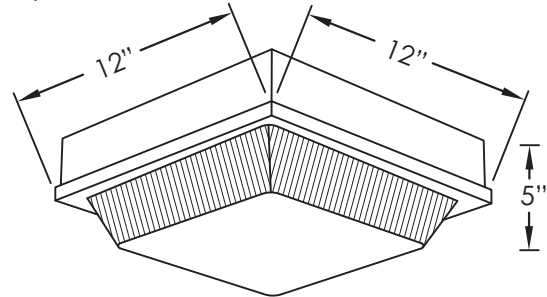

FLUORESCENT

125 SERIES

12597 | ULTRA CHROME

12591 | WHITE

12595 | BLACK †

STANDARD SPECIFICATIONS

Housing	Durable Steel Pan with Conduit Option (Specify Finish)
Lens	Clear Prismatic Polycarbonate
Ballast	(i) 120V 60Hz Magnetic NPF (ii) 120V 60Hz Electronic NPF (iii) 120/277V 50/60Hz Electronic HPF
Lamp(s)	Lamp(s) Included
Certification	Damp Location
Mounting	Ceiling or Wall Mountable