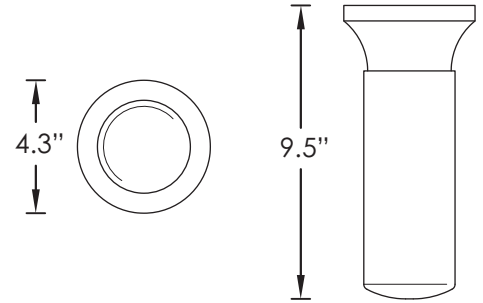

WATTAGE/LUMENS

E26 Medium Base Systems

- E26 Medium Base (60W Max) (Lamp Not Included)

ORDERING GUIDE (Sample: 13015-E26)

Family	Lens Color	BASE COLOR	Wattage	CCT	Options
130	1 - White	5 - Black	E26 - Medium Base		
	5 - Clear Prismatic	1 - White			