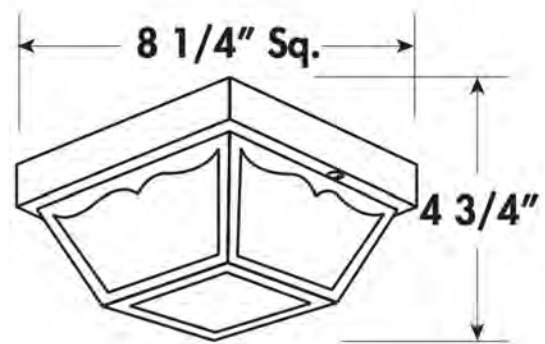

Dimensions