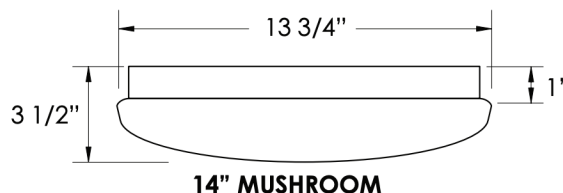

Dimensions

*Emergency Battery Back-Up adds 2" to Depth

Warranty

5 Year Limited Warranty

ORDERING GUIDE

Example: 16411-14LED-120-30K-B3

Family	Lens Color	Base Color	Wattage	CCT	Options
164	1 - White	1 - White	2E26 - 2 x Medium Base	30K - 3000K 40K - 4000K	B3 - Emergency Back-Up OS- Occupancy Sensor
			14LED-120 - 14 Watt 16LED90-120 - 16 Watt 22LED-120 - 22 Watt 22LMV - 22W 120/277V 24LED90-120 - 24 Watt 31LED90-120 - 31 Watt 32LED-120 - 32 Watt		