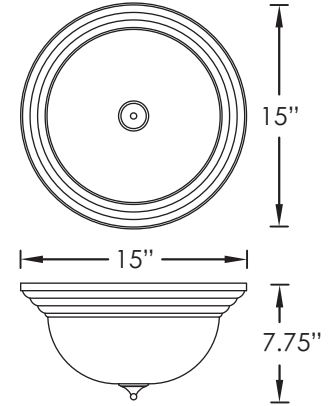

LED

172 SERIES

17221 | WHITE

17222 | BRUSHED NICKEL

Housing  
Lens  
Certification  
Mounting

Durable Steel Pan (Specify Finish)  
Decorative White Faux Marbled Glass  
Damp Location  
Ceiling Mount Only

REPLACEMENT PARTS