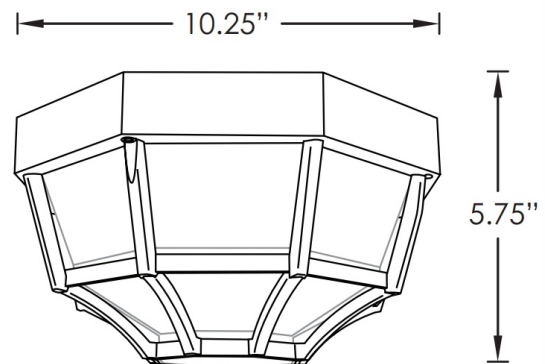

Dimensions

Warranty

- 5 Year LED
- 3 Year E26 Medium Base

Options

ORDERING GUIDE

Family	Lens Color	Base Color	Wattage	CCT	Options
180	6 - Frost	1 - White	E26 - 1 x Medium Socket 13LED-120 - 13 Watt 14LED-120 - 14 Watt 22LED-120 - 22Watt	30K - 3000K 40K - 4000K	N/A
		5 - Black