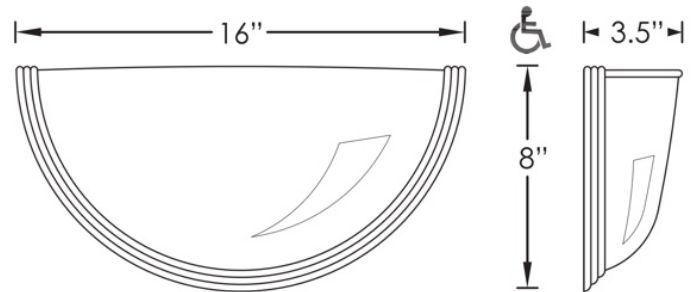

Applications

- Indoor Wall Mount

Wattage/Lumens

120-277V Systems (Dimmable)

- 10 Watt Integrated LED
- 3000K - (1028lm)
 - 4000K - (1087lm)

Dimensions

Warranty

- 5 Year Warranty