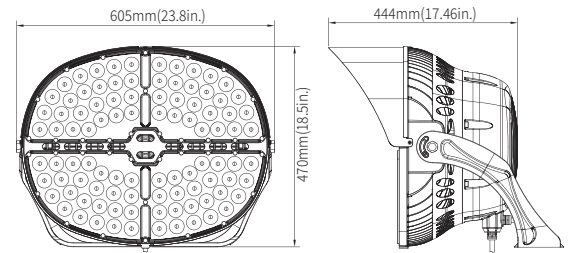

Large Size: 850W

Small Size: 505W & 600W

DIMENSIONS

Large Size: 850W

Net Weight:
850W: 63.47 lb

Small Size: 505W & 600W

Net Weight:
505W: 39.26 lb 600W: 40.99 lb

PHOTOMETRICS

PERFORMANCE DATA

SIZE	SYSTEM WATTS	VOLTAGE	NEMA	EPA	CRI	LUMENS (4000K)	LPW (4000K)	LUMENS (5000K)	LPW (5000K)	LUMENS (5700K)	LPW (5700K)
Small Size	505W	120-277V / 200-480V	4Hx4V	0.8218	70	72000lm	143 lm/W	72000lm	143 lm/W	72000lm	143 lm/W
			3Hx3V	0.8218	70	72000lm	143 lm/W	72000lm	143 lm/W	72000lm	143 lm/W
Small Size	600W	200-480V	4Hx4V	0.8218	70	90000lm	150 lm/W	90000lm	150 lm/W	90000lm	150 lm/W
			3Hx3V	0.8218	70	90000lm	150 lm/W	90000lm	150 lm/W	90000lm	150 lm/W
Large Size	850W	200-480V	4Hx4V	1.2413	70	120000lm	141 lm/W	120000lm	141 lm/W	120000lm	141 lm/W
			3Hx3V	1.2413	70	120000lm	141 lm/W	120000lm	141 lm/W	120000lm	141 lm/W