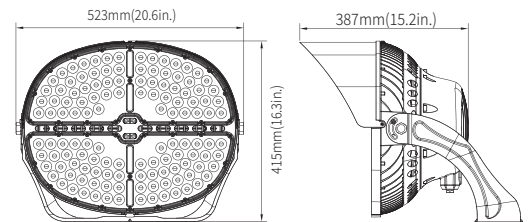

Large Size: 850W

Small Size: 505W & 600W

DIMENSIONS

Large Size: 850W

Net Weight:
850W: 63.47 lb

Small Size: 505W & 600W

Net Weight:
505W: 39.26 lb 600W: 40.99 lb

PHOTOMETRICS

PERFORMANCE DATA

SIZE	SYSTEM WATTS	VOLTAGE	NEMA	EPA	CRI	LUMENS (4000K)	LPW (4000K)	LUMENS (5000K)	LPW (5000K)	LUMENS (5700K)	LPW (5700K)
Small Size	505W	120-277V / 200-480V	4Hx4V	0.8218	70	72000lm	143 lm/W	72000lm	143 lm/W	72000lm	143 lm/W
			3Hx3V	0.8218	70	72000lm	143 lm/W	72000lm	143 lm/W	72000lm	143 lm/W
Small Size	600W	200-480V	4Hx4V	0.8218	70	90000lm	150 lm/W	90000lm	150 lm/W	90000lm	150 lm/W
			3Hx3V	0.8218	70	90000lm	150 lm/W	90000lm	150 lm/W	90000lm	150 lm/W
Large Size	850W	200-480V	4Hx4V	1.2413	70	120000lm	141 lm/W	120000lm	141 lm/W	120000lm	141 lm/W
			3Hx3V	1.2413	70	120000lm	141 lm/W	120000lm	141 lm/W	120000lm	141 lm/W