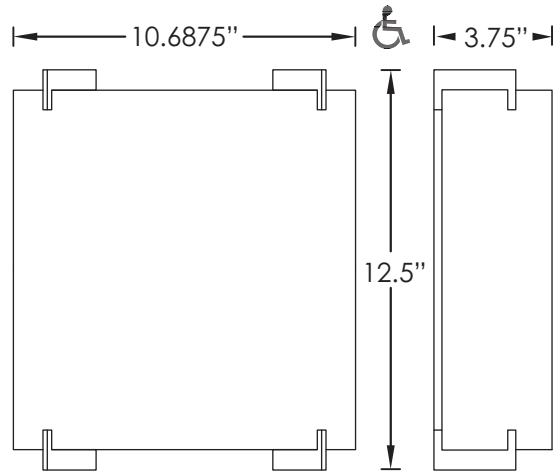

Note:
BB/B3 Option adds
0.5" to the
depth and is not
ADA Compliant

REPLACEMENT PARTS

LENS-240NT	Clear Acrylic Lens with Natural Teak Insert ~
LENS-240SL	Clear Acrylic Lens with Stone Linen Insert ~
LENS-240WY	Clear Acrylic Lens with Whimsey White Insert ~