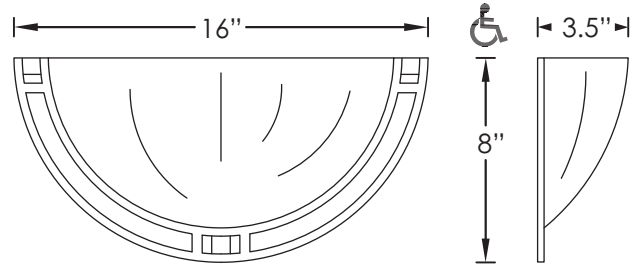

26889

WHITE MARBLE

WITH AGED BRASS †

STANDARD SPECIFICATIONS

<b>Housing</b>	White Enamel Finish Steel
<b>Trim</b>	ABF Molded Trim (Specify Finish)
<b>Lens</b>	Various Decorative Acrylic (Specify Type)
<b>Ballast</b>	(i) 120V 60Hz Magnetic NPF (ii) 120V 60Hz Electronic NPF
<b>Lamp(s)</b>	Lamp(s) Included
<b>Certification</b>	Damp Location Wall
<b>Mounting</b>	Wall Mount
<b>Match</b>	Decorative Ceiling 168 Series