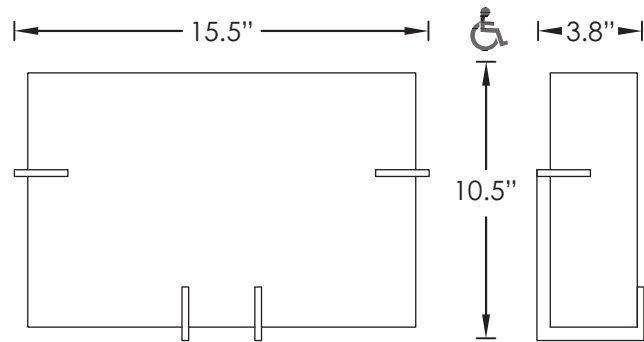

PRODUCT FAMILY	LENS TYPE	FINISH	MODEL	FEATURES & OPTIONS*
279				
	1 - White Frosted Glass EF - Etched Frosted Acrylic † LN - White Linen Acrylic † TS - Tea Stain Glass	2 - Brushed Nickel 3B - Bronze † 5 - Black † 	10LEDGU 12LEDGU 14LED-120 15LED 18LED 17LEDGU 23LED-120 2x10LEDGU 2x12LEDGU 2x17LEDGU	120V, 60Hz Electronic, Triac Dimmable to 10% 9 Watts, 800 Lumens, GU24 Base Options: 27K, 30K, 40K 120V, 60Hz Electronic, Triac Dimmable to 10% 11 Watts, 1100 Lumens, GU24 Base Options: 27K, 30K, 40K 120V, 50/60Hz Electronic, 120V Dimmable 14 Watts, 1350 Lumens, >80CRI Options: 30K, 40K 120-277V, 50/60Hz Electronic, Triac Dimmable 15 Watts, 1725 Lumens, >80CRI Options: 27K, 30K, 35K, 40K 120-277V, 50/60Hz Electronic, Non-Dimmable 22 Watts, 1704 Lumens, >80CRI Options: 30K 120V, 60Hz Electronic, Triac Dimmable to 10% 15 Watts, 1600 Lumens, GU24 Base Options: 27K, 30K, 40K 120V, 50/60Hz Electronic, 120V Dimmable 23 Watts, 1850 Lumens, >80CRI Options: 30K, 40K 120V, 60Hz Electronic, Triac Dimmable to 10% 18 Watts, 1600 Lumens, GU24 Base Options: 27K, 30K, 40K 120V, 60Hz Electronic, Triac Dimmable to 10% 22 Watts, 2200 Lumens, GU24 Base Options: 27K, 30K, 40K 120V, 60Hz Electronic, Triac Dimmable to 10% 30 Watts, 3200 Lumens, GU24 Base Options: 27K, 30K, 40K
OPTION LEGEND				
27K 2700 Kelvin Warm White Light Temperature 30K 3000 Kelvin Warm White Light Temperature 35K 3500 Kelvin Medium White Light Temperature 40K 4000 Kelvin Cool White Light Temperature				

* May not be available in all wattages or combinations, please call factory.
♿ ADA Compliant † Additional lead time may apply.