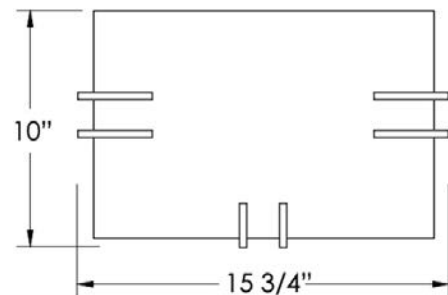

Applications

- Hallways, Bathrooms & Stairways
- Indoor Use Only

Wattage/Lumens

Integrated LED 120/277V

- 22 Watt 1704lm

Warranty

- 5 Year Warranty

Dimensions

EXTENDS: 4"
 HCMT: 6 1/2"
 B9 Option EXTENDS: 5.5"

Options

- B3 - Battery Back Up (500lm @ 90min)

ORDERING GUIDE

Family	Lens Color	Base Color	Wattage	CCT	Options [†]
282	1 - White Glass	2 - Brush Nickel	22LMV- 22 Watt	30K - 3000K	B3 - Battery Back Up [†]