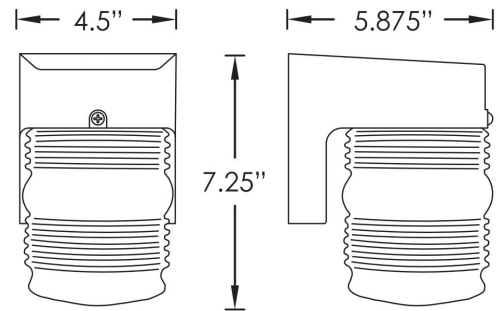

INCON LIGHTING

BUY AMERICAN COMPLIANT

COMPOSITE

Frontier Series 303

DESCRIPTION

Illuminate your outdoor space with the classic look of our Frontier 303 series. The fixture is constructed from a non-corrosive, UV-resistant composite material with a non-rusting and anti-chipping black finish for long-lasting good looks. Great for residential or multi-family. Available in Integrated LED or E26 Medium Base. White finish available through special order. (min orders required)

FEATURES

- Composite Housing
- UV resistant for Outdoor Applications
- Black Non-corrosive, Anti-Chip Construction
- Clear Glass Jar
- UL Listed for Wet Locations
- Available in Integrated LED or E26 Medium Socket
- Triac Dimmable (13 Watt LED only)
- Buy American Compliant
- Warranty (5-Year LED) (3-Year Medium Base)
- LED Models 50,000hr L₇₀

PROJECT:

SCHEDULE:

DATE:

PREPARED BY:

NOTES:

WATTAGE/LUMENS

E26 Medium Base (60W Max) (Lamp Not Included)

13W Integrated LED (3000K-1140lm) (4000K-1280lm)

120/277V Integrated LED Systems (Special Order)

- 11W Integrated LED* (4000K-912lm)

ORDERING GUIDE (Sample: 30315-13LED-120-30K)

Family	Lens Color	BASE COLOR	Wattage	CCT	Options	
303	9 - Clear	5 - Black	E26 - Medium Base	-	PE - Photocell (120V) S - Motion/Photocell Combo	
		1 - White	13LED-120 - 13 Watt	30K - 3000K 40K - 4000K		
				11LMV - 11W (120/277V)	40K - 4000K	

Specifications subject to change without notice

FEATURES

sales@inconlighting.com Ph. 407-323-5630
Rev 07/24 www.inconlighting.com/303

OPTIONS

Motion & Photocell

Wall Mount Only

Photocell 120V Only