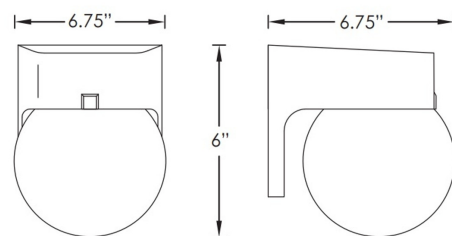

FEATURES

- Non-corrosive, Anti-chip Composite Housing is UV Resistant for Outdoor Installation
- Black or White anti-rust finish for long life
- White or Clear Prismatic 6" Acrylic Globe
- Triac Dimmable (13W LED model only)
- Available in Integrated LED or E26 Medium Socket
- Buy American Act Compliant
- Warranty (5-Year LED) (3-Year Medium Base)
- LED Models 50,000hr L₇₀
- Optional Photocell (120V) Available