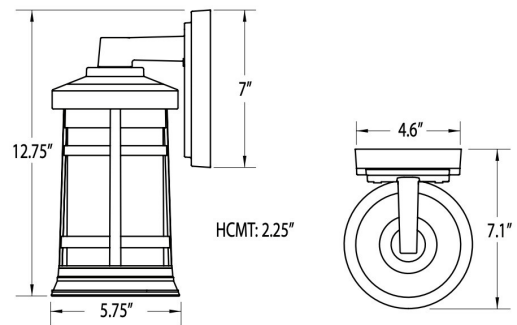

INCON LIGHTING

BUY AMERICAN COMPLIANT

COMPOSITE Artisan Series 306

DESCRIPTION

From the Artisan collection, this outdoor wall light offers a softened contemporary style for multi-family and residential projects. The silhouette is a harmonious blend of gentle curves and clean, straight lines. A rich black composite finish with a frosted acrylic shade has an energy-efficient Integrated LED array housed within or comes with a E26 medium based socket.

FEATURES

- Fade, UV, and Rust Resistant Composite Housing
- Available in Black, White, Or Bronze
- Black Anti-rust Finish for Long Life
- Anti-Glare LED™ Frost Acrylic Lens
- Available in Integrated LED or E26 Medium Socket (LED A 19 Ready)
- LED - 120V 50/60Hz
- Buy American Compliant
- UL Listed for Wet Locations
- LED Models are Triac Dimmable
- Warranty (5-Year LED) (3-Year Medium Base)
- LED Models 50,000hr L₇₀

WATTAGE/LUMENS

E26 Medium Base LED A19 Ready

- E26 Medium Base
  - LED A19 Ready (Bulb Not Included)
  - Incandescent (60W Max) (Bulb Not Included)

120V Integrated LED Systems

- 13W Integrated LED (Dimmable)
  - (3000K - 1140lm)
  - (4000K - 1280lm)

ORDERING GUIDE (Sample: 30615-13LED-120-30K)

Family	Lens Color	BASE COLOR	Wattage	CCT	Options
306	6 - Frost	5 - Black	E26 - Medium Base	-	PE - Photocell (120V) S - Motion/Photocell Combo
	9 - Clear	1 - White	13LED-120 - 13 Watt	30K - 3000K	
		3B - Bronze		40K - 4000K	

Specifications subject to change without notice