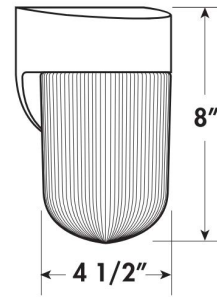

PROJECT: _____

SCHEDULE: _____

DATE: _____

PREPARED BY: _____

NOTES: _____

EXTENDS: 5 3/4"
HCMT: 2 3/8"

WATTAGE/LUMENS

E26 Medium Base