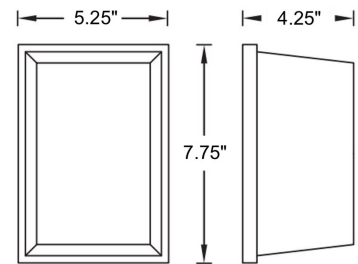

HCMT: 3-7/8"

WATTAGE/LUMENS

E26 Medium Base

- E26 Medium Base (40W Incandescent Max)

120V Integrated LED Systems

- 13W Integrated LED
 - (3000K - 1140lm)
 - (4000K - 1280lm)

ORDERING GUIDE (Sample: 31591-13LED-120-30K)