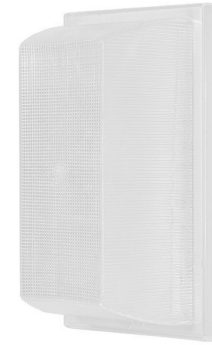

COMPOSITE **Bishop Series 318**

**DESCRIPTION**

Illuminate your outdoor space with the contemporary look of our Bishop 318 series. The fixture is constructed from a non-corrosive, UV-resistant acrylic material with a non-corrosive aluminum pan for long-lasting good looks. Great for residential or multi-family.

**FEATURES**

- Choose Low-Glare LED Frost or Clear Prismatic Lens
- Non-Corrosive White Aluminum Pan
- UV Resistant Acrylic Lens Cover
- UL Listed for Wet Locations
- Available in Integrated LED or E26 Medium Socket
- LED Triac Dimmable (Approved Dimmers)
- 120V 50/60Hz
- Buy American Act Compliant
- Available with Motion/Photocell Combo
- Warranty (5-Year LED) (3-Year Medium Base)
- LED Models 50,000hr L<sub>70</sub>

Family	Lens Color	BASE COLOR	Wattage	CCT	Options
318	9 - Clear Prism.	1 - White	E26 - Medium Base	-	S - Motion/Photocell Combo
	6 - Frost		13LED-120 - 13 Watt	30K - 3000K 40K - 4000K	

Specifications subject to change without notice