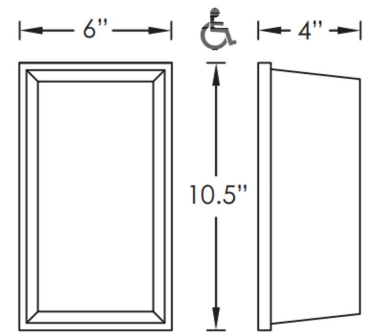

COMPOSITE **Bishop Series 318**

DESCRIPTION

Illuminate your outdoor space with the contemporary look of our Bishop 318 series. The fixture is constructed from a non-corrosive, UV-resistant acrylic material with a non-corrosive aluminum pan for long-lasting good looks. Great for residential or multi-family.

FEATURES

- Choose Low-Glare LED Frost or Clear Prismatic Lens
- Non-Corrosive White Aluminum Pan
- UV Resistant Acrylic Lens Cover
- UL Listed for Wet Locations
- Available in Integrated LED or E26 Medium Socket
- LED Triac Dimmable (Approved Dimmers)
- 120V 50/60Hz
- Buy American Act Compliant
- Available with Motion/Photocell Combo
- Warranty (5-Year LED) (3-Year Medium Base)
- LED Models 50,000hr L₇₀

WATTAGE/LUMENS

E26 Medium Base

- E26 Medium Base (40W Incandescent Max)

120V Integrated LED Systems

- 13W Integrated LED
  - (3000K - 1140lm)
  - (4000K - 1280lm)

ORDERING GUIDE (Sample: 31891-13LED-120-30K)

Family	Lens Color	BASE COLOR	Wattage	CCT	Options
318	9 - Clear Prism.	1 - White	E26 - Medium Base	-	S - Motion/Photocell Combo
	6 - Frost		13LED-120 - 13 Watt	30K - 3000K 40K - 4000K	

Specifications subject to change without notice