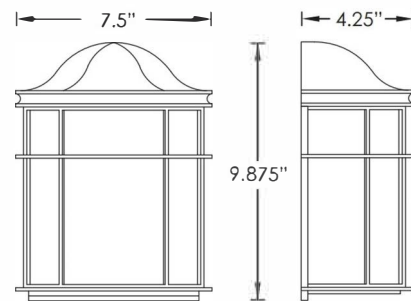

Warranty

E26 - 1 Year
LED - 5 Year

Options

- PE** - Photocell (120V)
- OS** - Occupancy Sensor

Dimensions

ORDERING GUIDE

Example: 34215-10LED-40K

Family	Lens Color	Base Color	Wattage	CCT	Options
342	1 - White	5 - Black	E26 - Medium Base	—	PE - Photocell (120V) OS - Occupancy Sensor
			10LED - 10W Integrated 13LED-120 - 13W Integr.	30K - 3000K 40K - 4000K	
			8LED-4CCT 8 Watt		