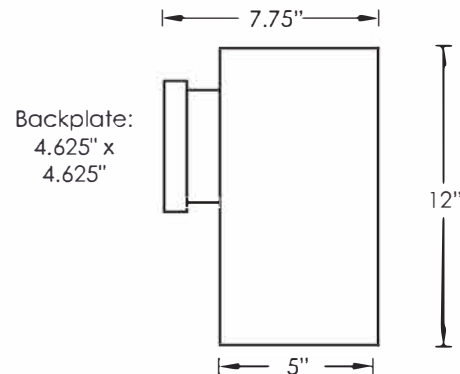

Applications

- Wall Mount
- Outdoor Use Only

Options

Wattage/Lumens

- Medium E26 Base (*75W Par30 max*) (*Bulb Not Included*)
- Wildlife/Turtle Friendly 11W LED Bulb (1387K/590nm)

Dimensions

Warranty

- 5-Year LED
- 3-Year Medium Base