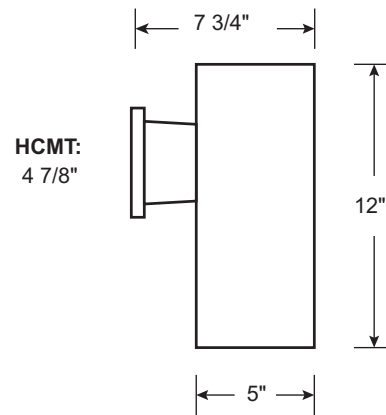

FEATURES

- Black or White Finish
- Fade & Rust Resistant Composite Construction
- Open Bottom & Closed Top Design
- Dark Sky Compliant
- Wildlife & Turtle Ready (with certified lamp)
- Medium E26 Socket (Par30 75W Max)
- Wall Mount Only
- Minimum Starting Temp -20°F
- UL Listed for Wet Locations

WATTAGE/LUMENS

E26 Medium Base

- LED A19 or PAR30 Ready (*Bulb Not Included*)
- 75W Par30 Max

ORDERING GUIDE (Sample: 34301-E26)

Family	Lens Color	BASE COLOR	Wattage	CCT	Options
343	-	5 - Black	E26 - Medium Base	-	
		1 - White			