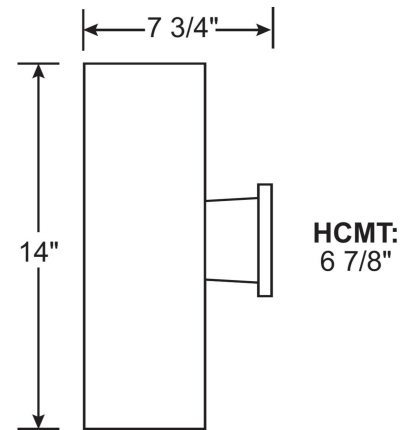

COMPOSITE **Trinidad Series 345**

DESCRIPTION

The Incon 345 series is the perfect light choice for that contemporary outdoor look. Constructed with an anti-corrosive and UV resistant composite material, it features a black or white finish that won't rust or chip over time. The design offers up & down lighting with two E26 medium sockets, making it ideal for residential and multi-family applications.

FEATURES

- Up & Down Illumination for Direct/Indirect Lighting
- Closed Lens Top, Open Bottom
- UV-resistant Composite Housing Ensures Durability for Outdoor Installation
- Black or White Anti-rust Finish for Long Life
- Weather-resistant Construction
- 2x E26 Medium Sockets
- Buy American Act Compliant
- UL Listed for Wet Locations

WATTAGE/LUMENS

2XE26 Medium Base

- LED A19 or PAR30 Ready (*Bulb Not Included*)
- 75W Par30 Max

ORDERING GUIDE (Sample: 34595-2E26)

Family	Lens Color	BASE COLOR	Wattage	CCT	Options
345	9 - Clear	5 - Black	2E26 - 2 x Medium Base	-	
		1 - White			

Specifications subject to change without notice

FEATURES

ADDITIONAL NOTES

Wall Mount Only