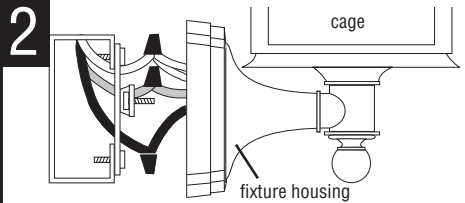

INSTALLATION INSTRUCTIONS

READ IMPORTANT SAFETY TIPS BEFORE PROCEEDING WITH INSTALLATION

SAFETY TIPS

Turn fixture off! (Place wall switch in off position, if fixture has built-in switch or chain pull, switch or pull chain so fixture is off.)

Next - go to the main fuse box. If your fuse box has an ON/OFF switch, simply place main power switch in OFF position.

Screw-in type fuses - unscrew the fuse or fuses that control the power to the fixture or room you are working in.

1 THREAD fixture mounting screws (provided) into outer cross bar. ATTACH cross bar to outlet box with outlet box screws (not provided).

2 CONNECT THE WIRES. NOTE: Attach black fixture wire to black supply wire, white fixture wires to white supply wire. Do not mix them up. Use wire connectors (not provided). Connect bare fixture ground wire to ground wire from outlet box. NEVER CONNECT GROUND WIRE TO BLACK OR WHITE POWER SUPPLY WIRES.

3 POSITION THE FIXTURE HOUSING over the fixture mounting screws and secure in place with the thumb nuts provided.

4 INSTALL PLASTIC PANELS, beginning with the panel under the roof hinge area, by sliding panel down cage in slot on inside of cage. Make sure panel is all the way down seated into cage. Tilt panel until top is resting next to lens holding block. Lift lens holding block up away from lens edge and then snap lens into place behind lens holding block.