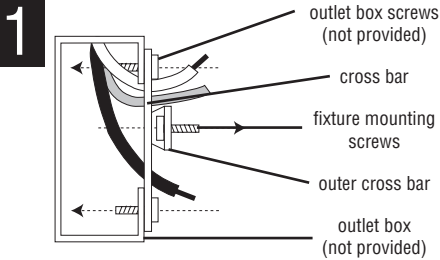

INSTALLATION INSTRUCTIONS

READ IMPORTANT SAFETY TIPS BEFORE PROCEEDING WITH INSTALLATION

SAFETY TIPS

Turn fixture off! (Place wall switch in off position, if fixture has built-in switch or chain pull, switch or pull chain so fixture is off.)

Next - go to the main fuse box. If your fuse box has an ON/OFF switch, simply place main power switch in OFF position.

Screw-in type fuses - unscrew the fuse or fuses that control the power to the fixture or room you are working in.

1 THREAD fixture mounting screws (provided) into outer cross bar. ATTACH cross bar to outlet box with outlet box screws (not provided).

2 CONNECT THE WIRES. NOTE: Attach black fixture wire to black supply wire, white fixture wires to white supply wire. Do not mix them up. Use wire connectors (not provided). Connect bare fixture ground wire to ground wire from outlet box. NEVER CONNECT GROUND WIRE TO BLACK OR WHITE POWER SUPPLY WIRES.

3 POSITION THE FIXTURE HOUSING over the fixture mounting screws and secure in place with the thumb nuts provided.

4 INSTALL PLASTIC PANELS, beginning with the panel under the roof hinge area, by sliding panel down cage in slot on inside of cage. Make sure panel is all the way down seated into cage. Tilt panel until top is resting next to lens holding block. Lift lens holding block up away from lens edge and then snap lens into place behind lens holding block.