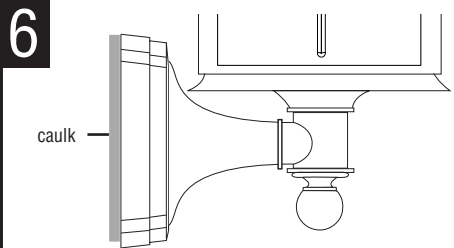

Next - go to the main fuse box. If your fuse box has an ON/OFF switch, simply place main power switch in OFF position.

Screw-in type fuses - unscrew the fuse or fuses that control the power to the fixture or room you are working in.

1 THREAD fixture mounting screws (provided) into outer cross bar. ATTACH cross bar to outlet box with outlet box screws (not provided).

2 CONNECT THE WIRES. NOTE: Attach black fixture wire to black supply wire, white fixture wires to white supply wire. Do not mix them up. Use wire connectors (not provided). Connect bare fixture ground wire to ground wire from outlet box. NEVER CONNECT GROUND WIRE TO BLACK OR WHITE POWER SUPPLY WIRES.

3 POSITION THE FIXTURE HOUSING over the fixture mounting screws and secure in place with the thumb nuts provided.

4 INSTALL PLASTIC PANELS, beginning with the panel under the roof hinge area, by sliding panel down cage in slot on inside of cage. Make sure panel is all the way down seated into cage. Tilt panel until top is resting next to lens holding block. Lift lens holding block up away from lens edge and then snap lens into place behind lens holding block.

5 SCREW BULB into socket. Be sure to use bulb with wattage no greater than specified on fixture. Then close the roof by snapping into place fitting into the tab on the cage.

6 NOTE: Fixture MUST be caulked with an acrylic caulk where fixture housing meets mounting surface. This provides a water tight seal when fixture is installed.