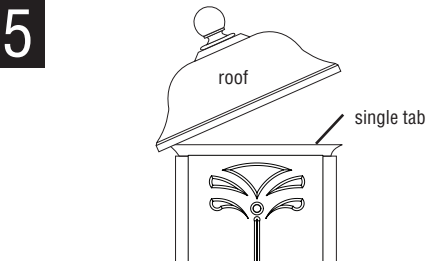

1 THREAD fixture mounting screws (provided) into outer cross bar. ATTACH cross bar to outlet box with outlet box screws (not provided).

2 CONNECT THE WIRES. NOTE: Attach black fixture wire to black supply wire, white fixture wires to white supply wire. Do not mix them up. Use wire connectors (not provided). Connect bare fixture ground wire to ground wire from outlet box. NEVER CONNECT GROUND WIRE TO BLACK OR WHITE POWER SUPPLY WIRES.

3 POSITION THE FIXTURE HOUSING over the fixture mounting screws and secure in place with the thumb nuts provided.

4 INSTALL PLASTIC PANELS, beginning with the panel under the roof hinge area, by sliding panel down cage in slot on inside of cage. Make sure panel is all the way down seated into cage. Tilt panel until top is resting next to lens holding block. Lift lens holding block up away from lens edge and then snap lens into place behind lens holding block.