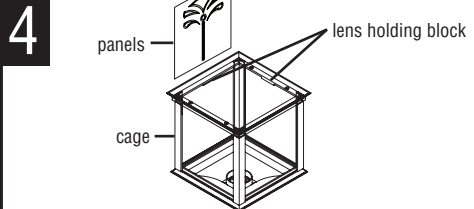

INSTALLATION INSTRUCTIONS

READ IMPORTANT SAFETY TIPS BEFORE PROCEEDING WITH INSTALLATION

SAFETY TIPS

Turn fixture off! (Place wall switch in off position, if fixture has built-in switch or chain pull, switch or pull chain so fixture is off.)

Next - go to the main fuse box. If your fuse box has an ON/OFF switch, simply place main power switch in OFF position.

Screw-in type fuses - unscrew the fuse or fuses that control the power to the fixture or room you are working in.

1 THREAD fixture mounting screws (provided) into outer cross bar. ATTACH cross bar to outlet box with outlet box screws (not provided).

2 CONNECT THE WIRES. NOTE: Attach black fixture wire to black supply wire, white fixture wires to white supply wire. Do not mix them up. Use wire connectors (not provided). Connect bare fixture ground wire to ground wire from outlet box. NEVER CONNECT GROUND WIRE TO BLACK OR WHITE POWER SUPPLY WIRES.

3 POSITION THE FIXTURE HOUSING over the fixture mounting screws and secure in place with the thumb nuts provided.

4 INSTALL PLASTIC PANELS, beginning with the panel under the roof hinge area, by sliding panel down cage in slot on inside of cage. Make sure panel is all the way down seated into cage. Tilt panel until top is resting next to lens holding block. Lift lens holding block up away from lens edge and then snap lens into place behind lens holding block.