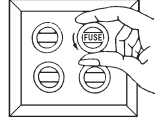

INSTALLATION INSTRUCTIONS

READ IMPORTANT SAFETY TIPS BEFORE PROCEEDING WITH INSTALLATION

SAFETY TIPS

Turn fixture off! (Place wall switch in off position, if fixture has built-in switch or chain pull, switch or pull chain so fixture is off.)

Next - go to the main fuse box. If your fuse box has an ON/OFF switch, simply place main power switch in OFF position.

Screw-in type fuses - unscrew the fuse or fuses that control the power to the fixture or room you are working in.

1 THREAD fixture mounting screws (provided) into outer cross bar. ATTACH cross bar to outlet box with outlet box screws (not provided).

2 CONNECT THE WIRES. NOTE: Attach black fixture wire to black supply wire, white fixture wires to white supply wire. Do not mix them up. Use wire connectors (not provided). Connect bare fixture ground wire to ground wire from outlet box. NEVER CONNECT GROUND WIRE TO BLACK OR WHITE POWER SUPPLY WIRES.