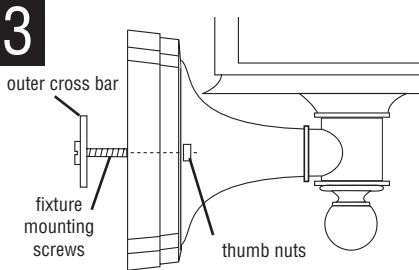

INSTALLATION INSTRUCTIONS

READ IMPORTANT SAFETY TIPS BEFORE PROCEEDING WITH INSTALLATION

SAFETY TIPS

Turn fixture off! (Place wall switch in off position, if fixture has built-in switch or chain pull, switch or pull chain so fixture is off.)

Next - go to the main fuse box. If your fuse box has an ON/OFF switch, simply place main power switch in OFF position.

Screw-in type fuses - unscrew the fuse or fuses that control the power to the fixture or room you are working in.

1 THREAD fixture mounting screws (provided) into outer cross bar. ATTACH cross bar to outlet box with outlet box screws (not provided).

2 CONNECT THE WIRES. NOTE: Attach black fixture wire to black supply wire, white fixture wires to white supply wire. Do not mix them up. Use wire connectors (not provided). Connect bare fixture ground wire to ground wire from outlet box. NEVER CONNECT GROUND WIRE TO BLACK OR WHITE POWER SUPPLY WIRES.

3 POSITION THE FIXTURE HOUSING over the fixture mounting screws and secure in place with the thumb nuts provided.

4 INSTALL PLASTIC PANELS, beginning with the panel under the roof hinge area, by sliding panel down cage in slot on inside of cage. Make sure panel is all the way down seated into cage. Tilt panel until top is resting next to lens holding block. Lift lens holding block up away from lens edge and then snap lens into place behind lens holding block.