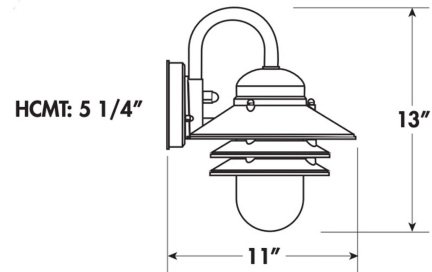

INCON LIGHTING

BUY AMERICAN COMPLIANT

COMPOSITE

Nautical Series 380

DESCRIPTION

Illuminate your outdoor space with the sleek look of our Nautical 380 series. The fixture is constructed from a non-corrosive, UV-resistant composite material with a non-rusting and anti-chipping black or white finish for long-lasting good looks. Great for residential or multi-family. Available in Integrated LED or E26 Medium Base.

FEATURES

- Black or White Composite Frame
- Clear Prismatic Acrylic Diffuser
- Buy American Act Compliant
- Triac Dimmable (13LED-120)

PROJECT:

SCHEDULE:

DATE:

PREPARED BY:

NOTES:

WATTAGE/LUMENS

E26 Medium Base

- E26 Medium Base (60W Max) (Bulb Not Included)

120V Integrated LED Systems

- 13W Integrated LED (*Dimmable*)
  - (3000K - 1140lm)
  - (4000K - 1280lm)

120/277V Integrated LED Systems

- 11W Integrated LED
  - (4000K-912lm)

ORDERING GUIDE (Sample: 38055-13LED-120-30K)

Family	Lens Color	BASE COLOR	Wattage	CCT	Options
380	5 - Clear Prism	5 - Black	E26 - Medium Base	-	PE - Photocell S - Motion/Photocell Sensor
		1 - White	13LED-120 - 13 Watt	30K - 3000K 40K - 4000K	
			L900X - 11W (120/277V)	40K - 4000K	S - Motion/Photocell Sensor

Specifications subject to change without notice

FEATURES

sales@inconlighting.com Ph. 407-323-5630
Rev 06/24 www.inconlighting.com/380

OPTIONS

Motion & Photocell

Wall Mount Only

Photocell 120V Only