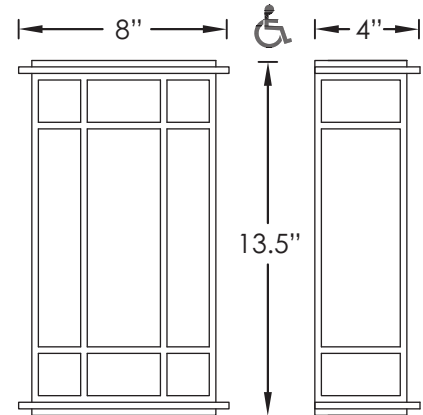

390 SERIES

LED

39013 | BRUSHED RUST †

39015 | BLACK

39017 | ULTRA CHROME †

STANDARD SPECIFICATIONS

Housing	Corrosion Resistant Aluminum (Specify Finish)
Lens	White Smooth Acrylic
Certification	Damp Location Listed
Mounting	Wall Mount
Feature	Closed Top & Open Bottom Design