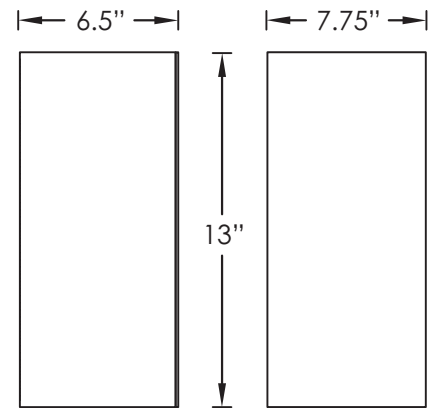

LED

397 SERIES

39705 | BLACK †

39702 | BRUSHED ALUMINUM

39703B | BRONZE †

STANDARD SPECIFICATIONS

- Housing Certification** Corrosion Resistant .060 Aluminum (Specify Finish)
Wet Location Listed
- Mounting Feature** Wall Mount
Open Top, Bottom, & Sides Design
- 8W Integratred Selectable CCT LED Selectable**
CCT 3000K, 3500K, 4000K or 5000K
- E26 Medium Systems**
1 x E26 (60W Max)