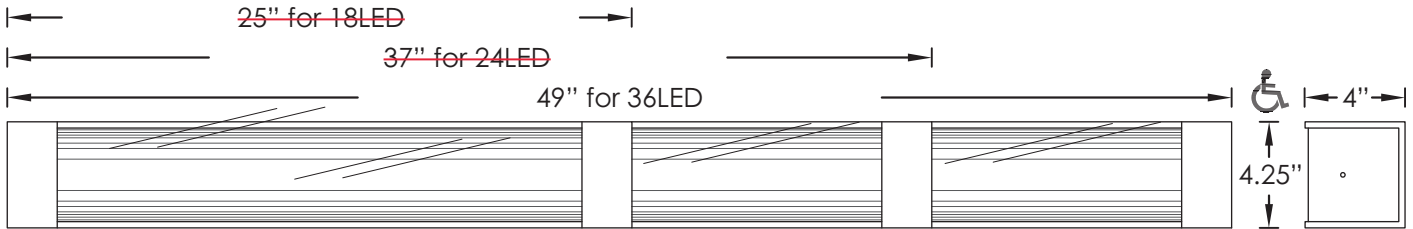

LED

505 SERIES

STANDARD SPECIFICATIONS

Housing	Finished Cold Rolled Steel
Lens	Clear UV Stabilized Acrylic with White Acrylic Insert
Frame	Acrylic Frame (Specify Finish)
Certification	Damp Location Listed
Mounting	Wall or Ceiling Mount
Match	Decorative Wall Fixture 230 Series

50513B | BRONZE

50517 | ULTRA CHROME

50515 | BLACK

REPLACEMENT PARTS

LENS-50513B-24	24" Clear Lens w/ White Insert & Bronze Frame
LENS-50515-24	24" Clear Lens w/ White Insert & Black Frame
LENS-50517-24	24" Clear Lens w/ White Insert & Ultra Chrome Frame
LENS-50513B-36	36" Clear Lens w/ White Insert & Bronze Frame
LENS-50515-36	36" Clear Lens w/ White Insert & Black Frame
LENS-50517-36	36" Clear Lens w/ White Insert & Ultra Chrome Frame
LENS-50513B-48	48" Clear Lens w/ White Insert & Bronze Frame
LENS-50515-48	48" Clear Lens w/ White Insert & Black Frame
LENS-50517-48	48" Clear Lens w/ White Insert & Ultra Chrome Frame