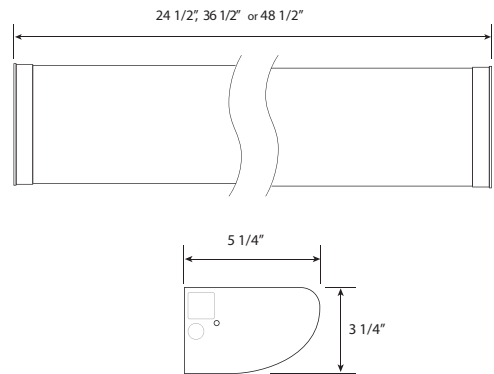

FEATURES

- White Acrylic Lens
- Chrome End Caps
- Ceiling or Wall Mount
- Vertical or Horizontal Mount
- Available in three different lengths
- Two LED T8 Lamps Included (wattage depends on length)
- 120-277V
- Non-Dimming
- UL Damp Location Listed
- 3-Year Warranty
- 25,000hr L₇₀