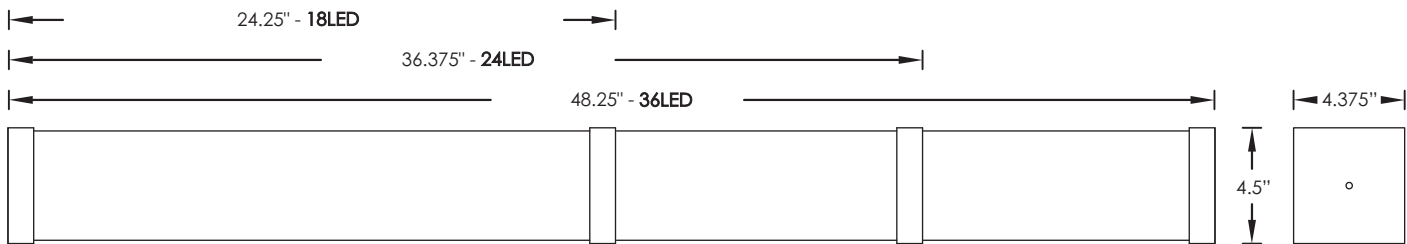

LED

521 SERIES

52111 | WHITE LENS WITH WHITE END CAPS

STANDARD SPECIFICATIONS

Housing	Finished Cold Rolled Steel
Lens	White UV Stabilized Acrylic
Certification	Damp Location Listed
Mounting	Wall Mount Only

52112 | WHITE LENS WITH CHROME END CAPS

PRODUCT FAMILY	LENS TYPE	FINISH	MODELS	FEATURES & OPTIONS*
521				

- 1 - White
- 9 - Clear Prismatic

- 1 - White
- 2 - Chrome

18LED

120-277V, 50/60Hz, Non-Dimmable
>83 CRI, T8 LED Tubes (2)
Options: 30K: 14 Watts, 1700 Lumens
CO 35K: 14 Watts, 1700 Lumens
PCH 40K: 14 Watts, 1800 Lumens
50K: 14 Watts, 1900 Lumens