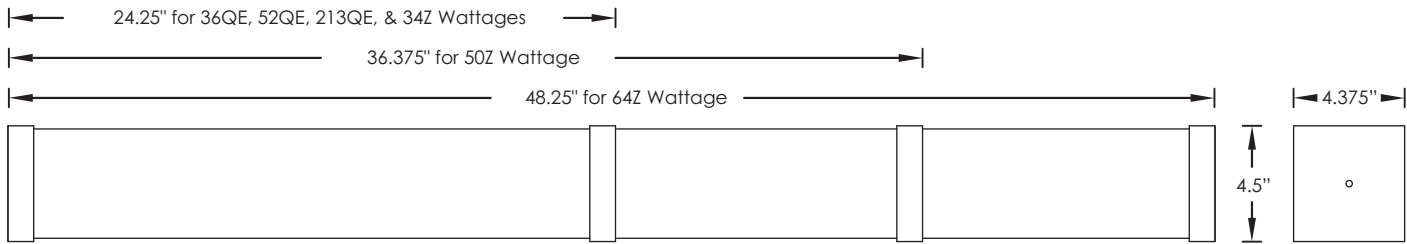

FLUORESCENT

521 SERIES

52111 | WHITE LENS WITH WHITE END CAPS

STANDARD SPECIFICATIONS

Housing	Finished Cold Rolled Steel
Lens	White UV Stabilized Acrylic
Ballast	(i) 120V 60Hz Magnetic NPF (ii) 120V 60Hz Electronic NPF (iii) 120/277V 50/60Hz Electronic HPF
Lamp(s)	CFL Lamp(s) Included Linear Lamp(s) Sold Separately by Case Qty
Certification	Damp Location Listed
Mounting	Wall Mount Only

52112 | WHITE LENS WITH CHROME END CAPS

PRODUCT FAMILY	LENS TYPE	FINISH	WATTAGE	OPTIONS*
521				

- 1 - White
- 9 - Clear Prismatic

- 1 - White
- 2 - Chrome

24" 521 Series

- 36QE - (2)18W G24Q-2 (ii) ALLK UNV ADV B1 CO DIM HB NL PCH PL SB SL ULT
- 52QE - (2)26W G24Q-3 (ii) ALLK ADV B1 CO DIM NL PCH PL SB SL ULT
- 213QE - (2)13W G24Q-1 (ii) ALLK UNV ADV B1 CO DIM HB NL PCH PL SB SL ULT
- 34Z - (2)17W F17T8 (ii) UNV ADV B1 CO HB NL PCH PL SB SL ULT