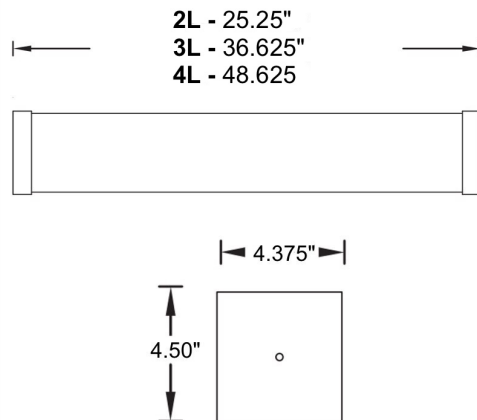

Features

- White UV Acrylic Lens
- White End Caps
- White Steel Housing
- White Front Baffle
- Bulb Divider for Up/Down Illumination
- UL - Damp Location Listed
- Mounted vertically or horizontally
- 240° Beam Spread
- 325° Light Spread
- CRI >83
- CCT 3000K (Bulbs included)
- Dimmable
- 120/277V Universal Voltage

Applications

- Overhead Illumination or Vanities
- Wall Mount
- Indoor Use Only

Lumens/Wattage

- 2ft 3000K - 1,800lm/18W
- 3ft 3000K - 2,600lm/26W
- 4ft 3000K - 3,600lm/36W

Options

- Emergency Battery Back Up
- Occupancy Sensor
- 3 Way Pullchain
- 3 Prong Outlet

Dimensions

Warranty

5 Year Limited Warranty

ORDERING GUIDE

Family	Lens Color	End Cap Color	Wattage	CCT	Options
571	1 - White	1 - White	2L - 2ft 2 Lamp 3L - 3ft 2 Lamp 4L - 4ft 2 Lamp	30K -3000K	B9 - Emergency OS - Occupancy Sensor CO - 3 Prong Outlet 3PCH - 3 Way Pullchain