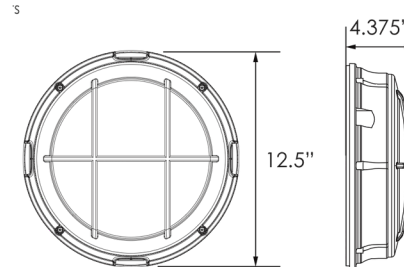

Dimensions: