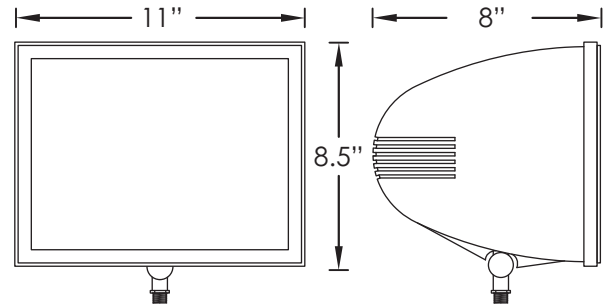

754 SERIES

LED

75463B-44LED

75493B-44LED

STANDARD SPECIFICATIONS

Housing	Die-Cast Aluminum
Lens	Clear Tempered Glass
Certification	Wet Location Listed
Mounting	1/2" Threaded Adjustable Knuckle

PRODUCT FAMILY	LENS TYPE	FINISH	MODELS	FEATURES & OPTIONS*
754		3B		

- 6 - Prismatic
- 9 - Clear

44LED

120-277V, 50/60Hz Electronic, 0-10 Dimmable
44 Watts, 4900 Lumens, >73CRI
Options: 50K, GS, PTF2, VS, WG

OPTION LEGEND

50K	5000 Kelvin Full Spectrum Light Temperature
GS	Glare Shield
PTF2	Post Top Fitter
VS	Vandal Resistant Polycarbonate Shield
WG	Vandal Resistant Wire Guard