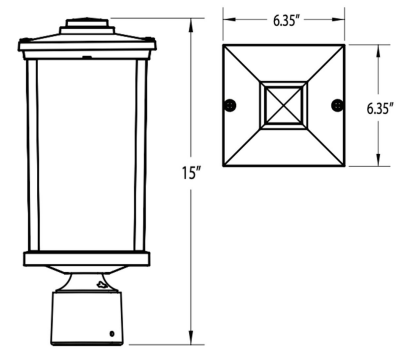

INCON LIGHTING

BUY AMERICAN COMPLIANT

COMPOSITE

Hudson Series 805

DESCRIPTION

Illuminate your property with the Hudson 805 series outdoor coach post top light. It is also available with an optional pier mount. It is made from a UV-resistant composite material for all weather installation and features an anti-glare LED Frost Acrylic lens. Best for poles 12 ft or less. Great for residential or multi-family. Available in Integrated LED or E26 Medium Base.

FEATURES

- Non-corrosive - Anti-chip Composite Housing is UV Resistant for Outdoor Installation
- Black, Bronze, or White Anti-rust Finish
- Anti-Glare LED™ Frost Acrylic Shade
- Available in Integrated LED or E26 Medium Socket (LED A19 Ready)
- Fits on most 3" Diameter Post (Not Included)
- 120V 50/60Hz
- Buy American Act Compliant
- LED Models are Dimmable
- Warranty (5-Year LED) (3-Year Medium Base)
- LED Models 50,000hr L70

WATTAGE/LUMENS

E26 Medium Base LED A19 Ready

- E26 Medium Base
  - LED A19 Ready
  - Incandescent (60W Max) (Bulb Not Included)

120V Integrated LED Systems

- 13W Integrated LED (Dimmable)
  - (3000K - 1140lm)
  - (4000K - 1280lm)

ORDERING GUIDE (Sample: 80565-13LED-120-30K)

Family	Lens Color	BASE COLOR	Wattage	CCT	Options
805	6 - Frost	5 - Black	E26 - Medium Base	-	PCAS - Photocell Blk Adapter PMB - Black Pier Mount
	9 - Clear	Special Order**	13LED-120 - 13 Watt	30K - 3000K	
		1 - White		40K - 4000K	
		3B - Bronze			

Specifications subject to change without notice

FEATURES

ADDITIONAL NOTES

PROJECT: _____

SCHEDULE: _____ DATE: _____

PREPARED BY: _____

NOTES: _____