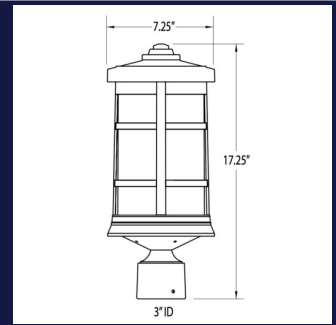

120V Integrated LED Systems

- 13W Integrated LED (Dimmable)
  - (3000K - 1140lm)
  - (4000K - 1280lm)

ORDERING GUIDE (Sample: 80665-13LED-120-30K)

Family	Lens Color	BASE COLOR	Wattage	CCT	Options
806	6 - Frost	5 - Black	E26 - Medium Base	-	PCAS - Photocell Blk Adapter PMB - Black Pier Mount
	9 - Clear	Special Order**	13LED-120 - 13 Watt	30K - 3000K	
		1 - White		40K - 4000K	
		3B - Bronze			

Specifications subject to change without notice