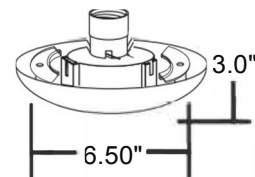

Features

- Corrosion-Resistant Composite Housing
- Available in White or Black
- Fits Standard 3" OD Poles
- Wet Location with approved Globe
- Medium E26 Socket (Bulbs Not Included)
- Buy American Compliant
- Designed for an Acorn or Globe with a 5-1/4" Neckless Opening

Applications

- Post Mount
- Outdoor Use Only

Options

Wattage/Lumens

- **Medium E26 Base Socket**
 - Incandescent (60w Max)(Bulb Not Included)
 - LED E26 Base Ready (Bulb Not Included)

Dimensions

Warranty

- LED - 5 Year
- E26 - 3 Year