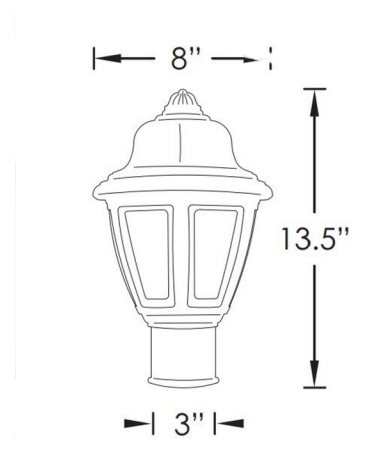

Applications

- Post Mount Only
- Outdoor Use Only
- Wet Location Listed

Wattage/Lumens

120V Systems

- Medium E26 Base (60W Max)
 - LED A19 Ready (Bulb Not Included)
- 13W Integrated LED
 - (3000K-1140lm)
 - (4000K-1280lm)

Warranty

- 5-Year LED
- 3-Year Medium Base

(Post Not Included)

Options

Dimensions

ORDERING GUIDE

Example: 84395-13LED-120-40K

Family	Lens Color	Base Color	Wattage	CCT	Options
843	9 - Clear	5 - Black	E26 - Medium Base	—	
	Special Color**	Special Finish**	13LED-120 - 13 Watt	30K - 3000K 40K - 4000K	
	1 - Opal White	1 - White			