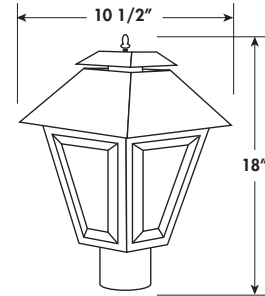

INCON LIGHTING

BUY AMERICAN COMPLIANT

COMPOSITE

Winston Series 854

DESCRIPTION

Illuminate your walkways and yard with the 854 Outdoor Coach Post Top Light. It is also available with an optional pier mount. The fixture is constructed from a non-corrosive, UV-resistant composite material with a non-rusting and anti-chipping black finish for long-lasting good looks. Best for poles 12 ft or less. Available in LED or Medium E26 base.

FEATURES

- Glare-Reducing Frost Acrylic Lens
- Black or White Non-Corrosive Composite Finish
- Fits Standard 3" OD Poles (not included)
- UL Listed for Wet Locations
- Buy American Act Compliant
- LED Models are Triac Dimmable
- Warranty (5-Year LED) (3-Year Medium Base)
- LED Models 50,000hr L₇₀

WATTAGE/LUMENS

E26 Medium Base LED A19 Ready

- E26 Medium Base
  - LED A19 Ready
  - Incandescent (60W Max) (Bulb Not Included)

120V Integrated LED Systems

- 13W Integrated LED
  - (3000K - 1140lm)
  - (4000K - 1280lm)
- 14W Integrated LED
  - (3000K - 1430lm)
  - (4000K - 1500lm)
- 22W Integrated LED
  - (3000K - 1950lm)
  - (4000K - 2130lm)

ORDERING GUIDE (Sample: 85465-13LED-120-30K)

Family	Lens Color	BASE COLOR	Wattage	CCT	Options
854	6 - Frost	1 - White	E26 - Medium Base	-	
		5 - Black	13LED-120 - 13 Watt	30K - 3000K	
			14LED-120 - 14 Watt	40K - 4000K	
			23LED-120 - 22 Watt		

Specifications subject to change without notice

FEATURES

ADDITIONAL NOTES

PROJECT: _____

SCHEDULE: _____ DATE: _____

PREPARED BY: _____

NOTES: _____