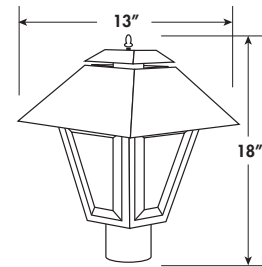

INCON LIGHTING

BUY AMERICAN COMPLIANT

COMPOSITE

Winston Series 855

DESCRIPTION

Illuminate your walkways and yard with the 855 Outdoor Coach Post Top Light. It is also available with an optional pier mount. The fixture is constructed from a non-corrosive, UV-resistant composite material with a non-rusting and anti-chipping black finish for long-lasting good looks. Best for poles 12 ft or less. Available in LED or Medium E26 base.

FEATURES

- Glare-Reducing Frost Acrylic Lens
- Black or White Non-Corrosive Composite Finish
- Fits Standard 3" OD Poles (not included)
- UL Listed for Wet Locations
- Buy American Act Compliant
- LED Models are Dimmable
- Warranty (5-Year LED) (3-Year Medium Base)
- LED Models 50,000hr L₇₀

PROJECT:

SCHEDULE:

DATE:

PREPARED BY:

NOTES:

WATTAGE/LUMENS

E26 Medium Base LED A19 Ready

- E26 Medium Base
  - LED A19 Ready
  - Incandescent (60W Max) (Bulb Not Included)

120V Integrated LED Systems

- 13W Integrated LED
  - (3000K - 1140lm)
  - (4000K - 1280lm)
- 14W Integrated LED
  - (3000K - 1430lm)
  - (4000K - 1500lm)
- 22W Integrated LED
  - (3000K - 1950lm)
  - (4000K - 2130lm)

ORDERING GUIDE (Sample: 85565-13LED-120-30K)

Family	Lens Color	BASE COLOR	Wattage	CCT	Options
855	6 - Frost	5 - Black	E26 - Medium Base	-	
			13LED-120 - 13 Watt	30K - 3000K	
		Special Order*	14LED-120 - 14 Watt	40K - 4000K	
		1 - White	23LED-120 - 22 Watt		

Specifications subject to change without notice

*Special Order fixtures are custom non-returnable

FEATURES

ADDITIONAL NOTES