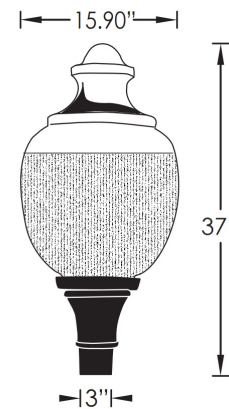

Features

- Black Die Cast Aluminum Housing
- Clear Lexalite® 425 Series Side Type III Refraction
- Clear Textured Polycarbonate Top
- Fits Standard 3" OD Poles
- UL Listed Wet Location
- Universal Voltage 120/277V 50/60Hz
- Buy American Act Compliant
- CCT - 3000K, 4000K & 5000K Available

Wattage

Wattage/Lumens

- Mogul E39 Base (Bulb Sold Separately)
- 36W - E39 5,400lm (150W MH Equiv.)
- 45W - E39 6,750lm (175W MH Equiv.)
- 54W - E39 8,100lm (250W MH Equiv.)
- 54W Dark Sky (4000K) - E39 5,900lm (175W MH Equiv.)

Dimensions

Warranty

LED - 5 Year
E26/E39 - 3 Year

Options

- Smart Port Photocell** (www.inconlighting.com/smart-port)
- Black Finial
- 180° House Shield

Ordering Guide

Example: 87495-54LED-50K

Family	Lens Color	Base Color	Wattage	CCT	Options
873	9 - Clear	5 - Black	E39 - Mogul Base		All Options Purchased Separately <u>All Wattages</u> • Black Finial • 180° House Shield <u>36LED, 45LED & 54LED Only</u> • Photocell**
			36LED - 36W E39 45LED - 45W E39 54LED - 54W E39	30K - 3000K 40K - 4000K 50K - 5000K	
			54DS - 54W Dark Sky E39	40K - 4000K	