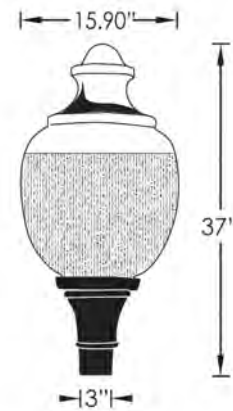

Features

- Black Die Cast Aluminum Housing
- Clear Lexalite® 425 Series Side Type V Refraction
- Clear Textured Polycarbonate Top
- Fits Standard 3" OD Poles
- UL Listed Wet Location
- Universal Voltage 120/277V 50/60Hz
- Buy American Act Compliant
- CCT - 3000K, 4000K & 5000K Available

Wattage

Wattage/Lumens

- Mogul E39 Base (Bulb Sold Separately)
- 36W - E39 5,400lm (150W MH Equiv.)
- 45W - E39 6,750lm (175W MH Equiv.)
- 54W - E39 8,100lm (250W MH Equiv.)
- 54W Dark Sky (4000K) - E39 5,900lm (175W MH Equiv.)

Dimensions

Warranty

LED - 5 Year
E39 - 3 Year

Options

- Smart Port Photocell** (www.inconlighting.com/smart-port)
- Black Finial
- 180° House Shield

Ordering Guide

Example: 87495-54LED-50K

Family	Lens Color	Base Color	Wattage	CCT	Options
874	9 - Clear	5 - Black	E39 - Mogul Base		All Options Purchased Separately <u>All Wattages</u> • Black Finial • 180° House Shield <u>36LED, 45LED & 54LED Only</u> • Photocell**
			36LED - 36W E39 45LED - 45W E39 54LED - 54W E39	30K - 3000K 40K - 4000K 50K - 5000K	
			54DS - 54W Dark Sky E39	40K - 4000K	